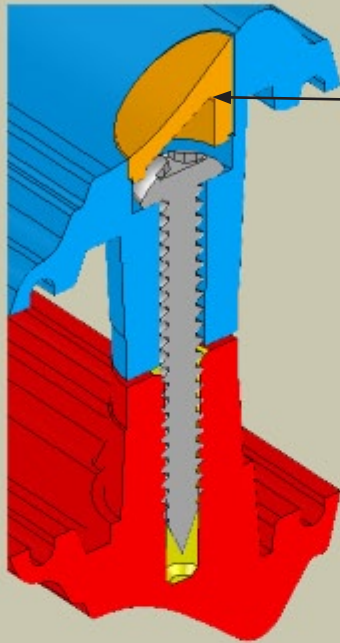

MASTERGRAIN PRODUCTS™ FRAME INSTALLATION GUIDE

PLUGS ARE DESIGNED TO BE A LOOSE FIT FOR EASY ASSEMBLY. USE A SILICONE ADHESIVE TO HOLD IN FINAL POSITION

FIBERGLASS PLUGS WITH MATCHING WOOD GRAIN

METAL SCREW
#10 X 1.25" LG (MIN)
#10 X 1.50" LG (MAX)

INSTALL TO A MAXIMUM OF 8 FT LBS OF TORQUE

INTERIOR FIBERGLASS FRAME

EXTERIOR FIBERGLASS FRAME

16566 Highway 12
P.O. Box 399
Midland, Ontario
Canada L4R 4L1

sales@mastergrain.com

www.mastergrain.com

(705) 526-2939 Phone