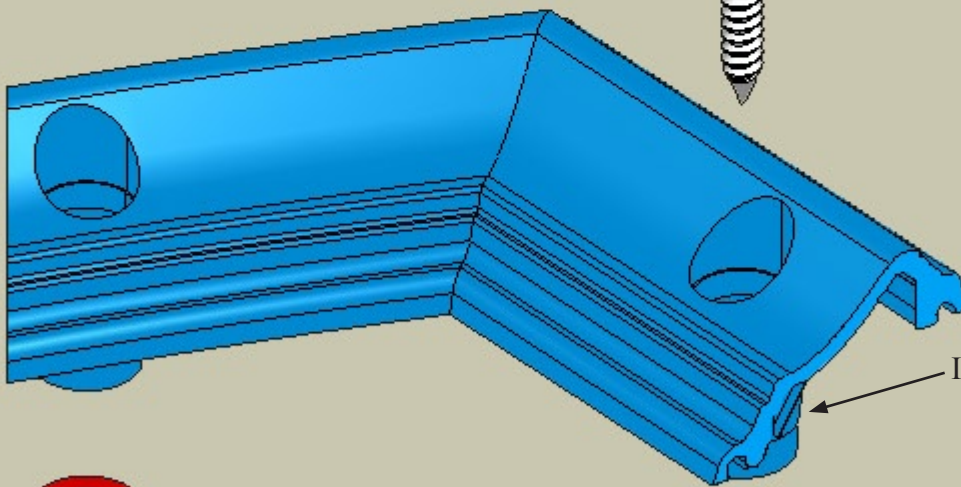

MASTERGRAIN PRODUCTS™ FRAME INSTALLATION GUIDE

PLUGS ARE DESIGNED TO BE A LOOSE FIT FOR EASY ASSEMBLY. USE A SILICONE ADHESIVE TO HOLD IN FINAL POSITION

FIBERGLASS PLUGS WITH MATCHING WOOD GRAIN

METAL SCREW
#10 X 1.25" LG (MIN)
#10 X 1.50" LG (MAX)

INSTALL TO A MAXIMUM OF 8 FT LBS OF TORQUE

INTERIOR FIBERGLASS FRAME

EXTERIOR FIBERGLASS FRAME

16566 Highway 12
P.O. Box 399
Midland, Ontario
Canada L4R 4L1

sales@mastergrain.com

www.mastergrain.com

(705) 526-2939 Phone