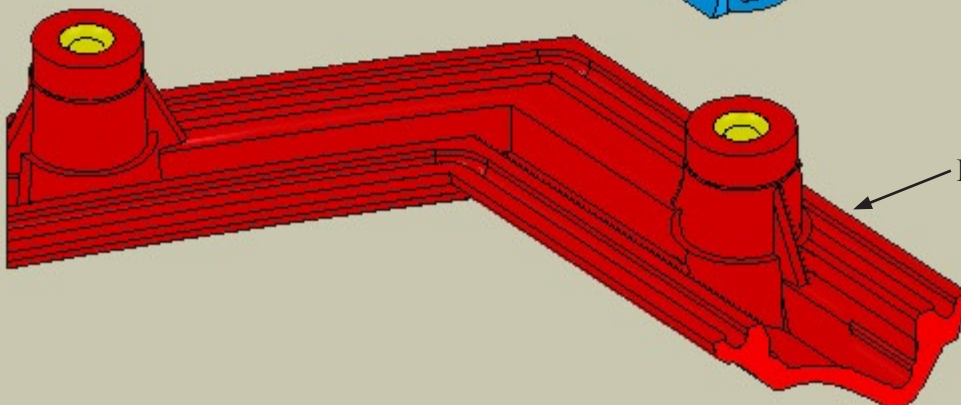

MASTERGRAIN PRODUCTS™ FRAME INSTALLATION GUIDE

PLUGS ARE DESIGNED TO BE A LOOSE FIT FOR EASY ASSEMBLY. USE A SILICONE ADHESIVE TO HOLD IN FINAL POSITION

FIBERGLASS PLUGS WITH MATCHING WOOD GRAIN

METAL SCREW
#10 X 1.25" LG (MIN)
#10 X 1.50" LG (MAX)

INSTALL TO A MAXIMUM OF 8 FT LBS OF TORQUE

INTERIOR FIBERGLASS FRAME

EXTERIOR FIBERGLASS FRAME

16566 Highway 12
P.O. Box 399
Midland, Ontario
Canada L4R 4L1

sales@mastergrain.com

www.mastergrain.com

(705) 526-2939 Phone